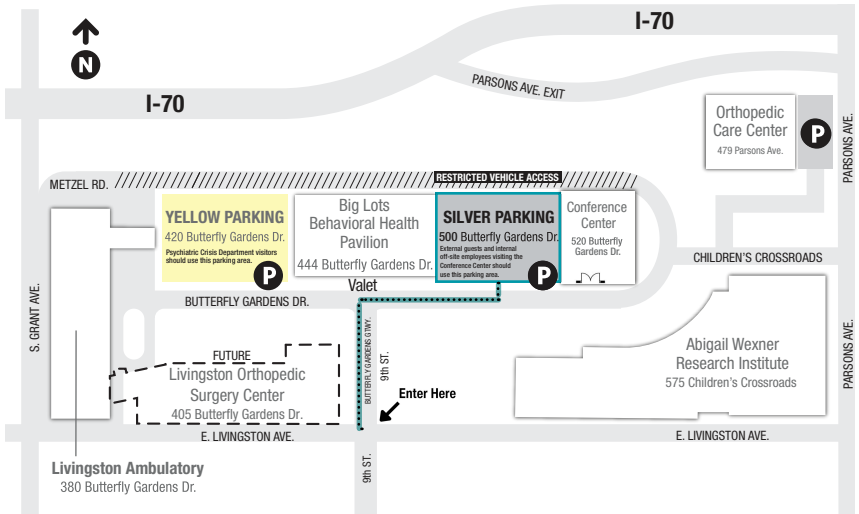

# Conference Center Parking Silver Parking Garage

500 Butterfly Gardens Drive  
Columbus, OH 43215

Conference Center visitors will enter the Silver Parking Garage and be issued a time-stamped ticket upon entry. You will park on the first and lower levels. Visitors may exit the garage at the Southeast corner to get to the Conference Center main lobby entrance.